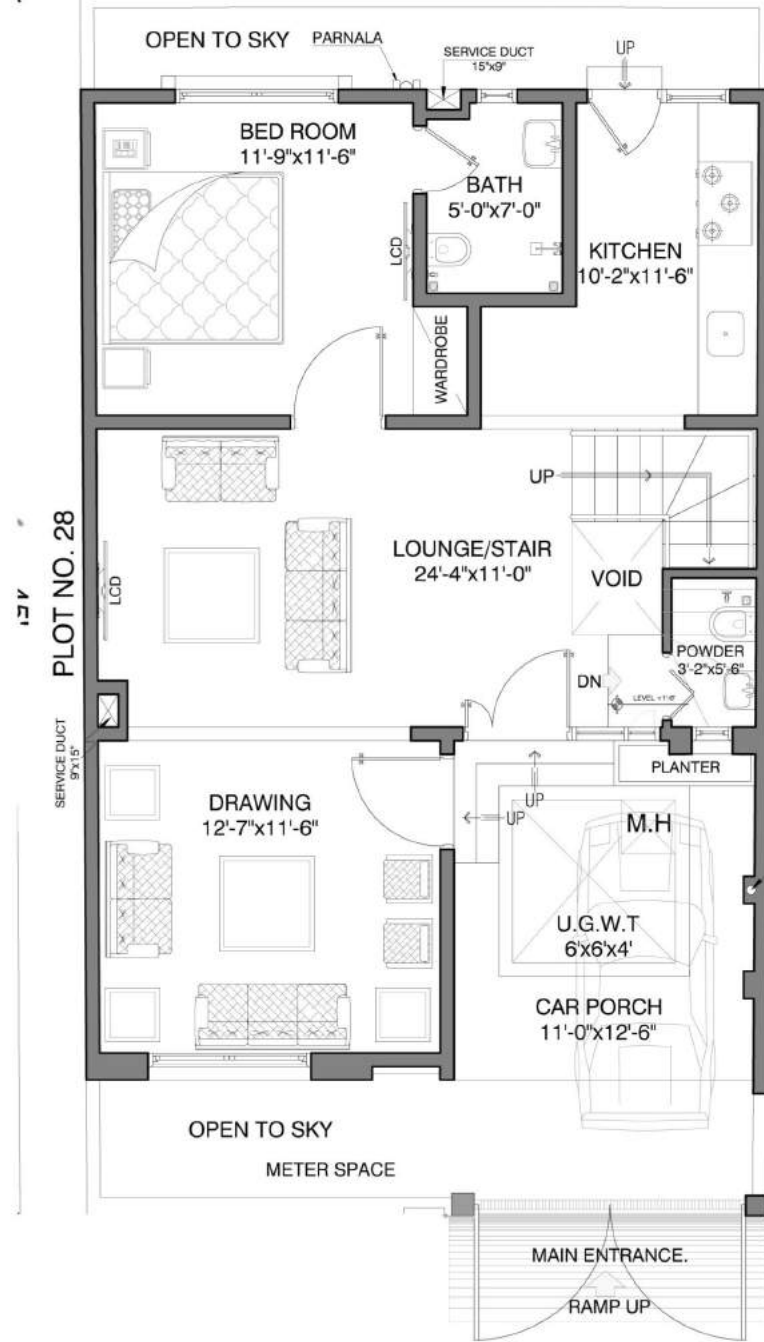

OPTION 1 | 125 SQ YD