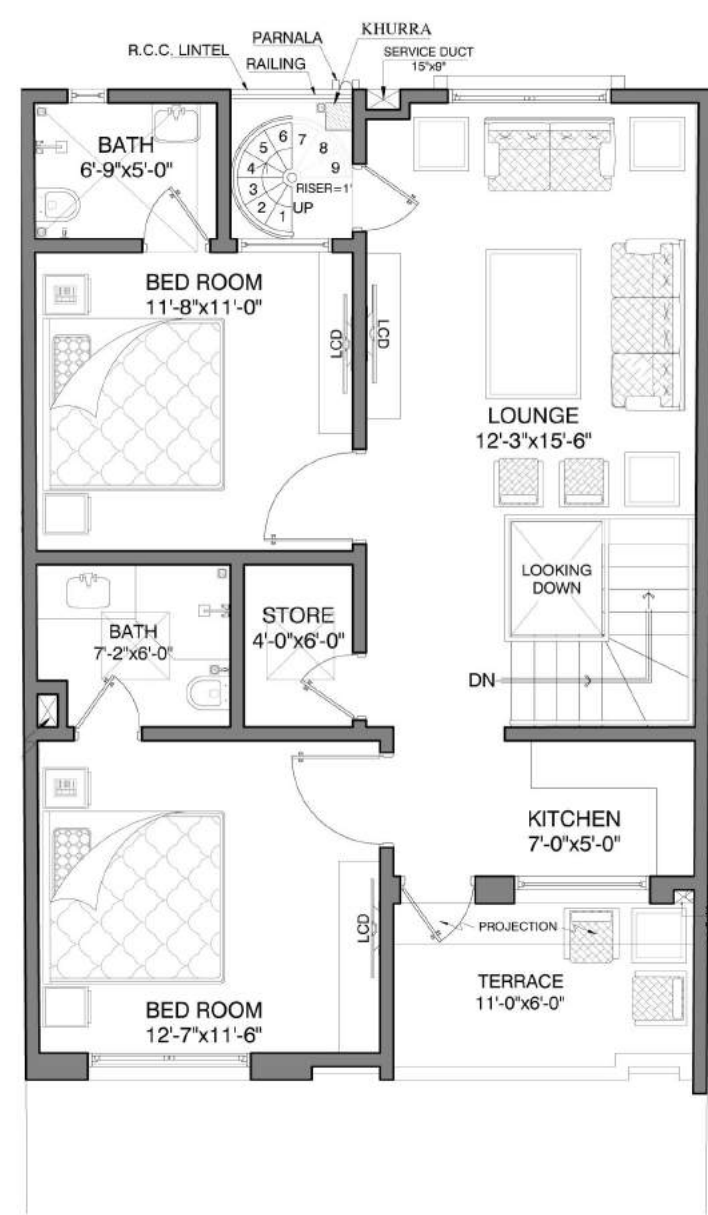

OPTION 1 | 125 SQ YD